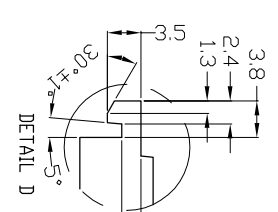

Manufacturing Site Marking
Text protrusion 0.15max

NOTE: SCALLUP IS CENTERED ON SIDE OF TRAY

TOLERANCES UNLESS OTHERWISE SPECIFIED
 DECIMAL : .X ± 0.25
 .XX ± 0.13
 .XXX ±
 ANGULAR : ± 0.5°
 ANGULAR : ±

TITLE:		SCALE	
MB/MBG588 SHIPPING TRAY		N/A	
STOCK NO.	DRAWING NO.	SIZE	REV
N/A	MSC-5876-A	N/A	00
DO NOT SCALE DRAWING		SHEET 2 OF 2	