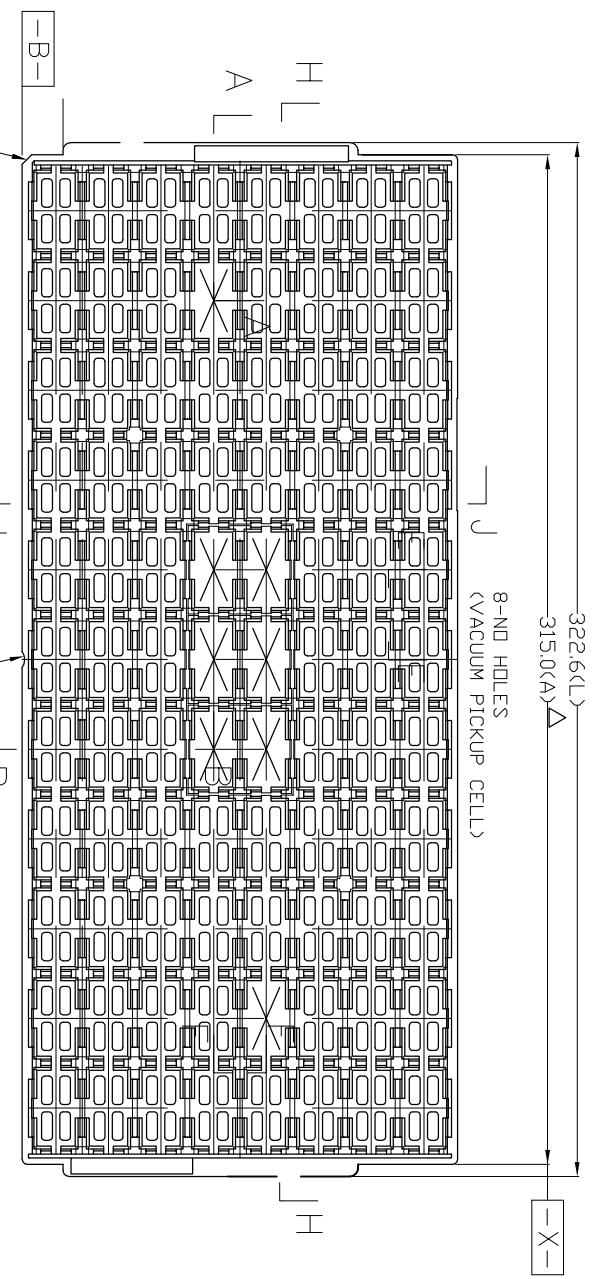

Manufacturing Site Marking
Text protrusion 0.15max

NOTE: SCALLUP IS CENTERED ON SIDE OF TRAY

TOLERANCES UNLESS OTHERWISE SPECIFIED
 DECIMAL : .X ± 0.25
 .XX ± 0.13
 .XXX ±
 ANGULAR : ± 0.5°
 ANGULAR : ±

IDT
 www.IDT.com
 6024 Silver Creek Valley Road,
 San Jose, CA 95138
 PHONE: (408) 284-8200
 FAX: (408) 284-3572

TITLE:	MB/MBG588 SHIPPING TRAY	SCALE:	N/A
STOCK NO.	N/A	DRAWING NO.	MSC-5876-A
		REV	00
DO NOT SCALE DRAWING		SHEET 1 OF 2	

SECTION A-A

SECTION B-B

SECTION E-E

SECTION H-H

SECTION J-J

TOLERANCES UNLESS OTHERWISE SPECIFIED
 DECIMAL : X ± 0.25
 .XX ± 0.13
 .XXX ±
 ANGULAR : ±

6024 Silver Creek Valley Road,
 San Jose, CA 95138
 PHONE: (408) 284-8200
 FAX: (408) 284-3572

TITLE:		SCALE	
MB/MBG588 SHIPPING TRAY		N/A	
STOCK NO.	DRAWING NO.	SIZE	REV
N/A	MSC-5876-A	N/A	00
DO NOT SCALE DRAWING		SHEET 2 OF 2	