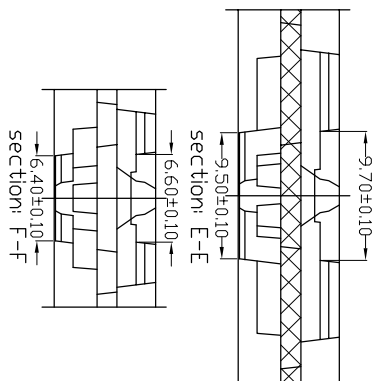

Manufacturing Site Marking
Text protrusion 0.15max

NOTE: SCALLUP IS CENTERED ON SIDE OF TRAY

TOLERANCES UNLESS OTHERWISE SPECIFIED
 DECIMAL : .X ± 0.25
 .XX ± 0.13
 .XXX ±
 ANGULAR : ± 0.5°
 ANGULAR : ±

IDT
 www.IDT.com
 6024 Silver Creek Valley Road,
 San Jose, CA 95138
 PHONE: (408) 284-8200
 FAX: (408) 284-3572

TITLE:	MB/MBG588 SHIPPING TRAY	SCALE:	N/A
STOCK NO.	N/A	DRAWING NO.	MSC-5876-A
		REV	00
DO NOT SCALE DRAWING		SHEET 1 OF 2	

SECTION A-A

SECTION B-B

SECTION E-E

SECTION H-H

SECTION J-J

TOLERANCES UNLESS OTHERWISE SPECIFIED
 DECIMAL : X ± 0.25
 .XX ± 0.13
 .XXX ±
 ANGULAR : ±

6024 Silver Creek Valley Road,
 San Jose, CA 95138
 PHONE: (408) 284-8200
 FAX: (408) 284-3572

TITLE:		SCALE	
MB/MBG588 SHIPPING TRAY		N/A	
STOCK NO.	DRAWING NO.	SIZE	REV
N/A	MSC-5876-A	N/A	00
DO NOT SCALE DRAWING		SHEET 2 OF 2	