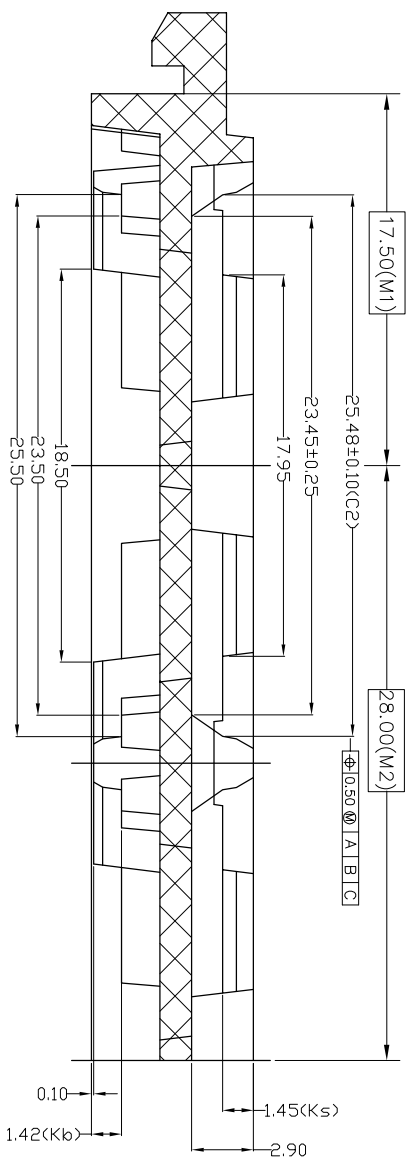

Manufacturing Site Marking
Text protrusion 0.15max

NOTE: SCALLUP IS CENTERED ON SIDE OF TRAY

TOLERANCES UNLESS OTHERWISE SPECIFIED
 DECIMAL : .X ± 0.25
 .XX ± 0.13
 .XXX ±
 ANGULAR : ± 0.5°
 ANGULAR : ±

IDT
 www.IDT.com
 6024 Silver Creek Valley Road,
 San Jose, CA 95138
 PHONE: (408) 284-8200
 FAX: (408) 284-3572

TITLE:	MB/MBG588 SHIPPING TRAY	SCALE:	N/A
STOCK NO.	N/A	DRAWING NO.	MSC-5876-A
		REV	00
DO NOT SCALE DRAWING		SHEET 1 OF 2	

SECTION A-A

SECTION B-B

SECTION E-E

SECTION H-H

SECTION J-J

TOLERANCES UNLESS OTHERWISE SPECIFIED
 DECIMAL : X ± 0.25
 .XX ± 0.13
 .XXX ±
 ANGULAR : ±

6024 Silver Creek Valley Road,
 San Jose, CA 95138
 PHONE: (408) 284-8200
 FAX: (408) 284-3572

TITLE:		SCALE	
MB/MBG588 SHIPPING TRAY		N/A	
STOCK NO.	DRAWING NO.	SIZE	REV
N/A	MSC-5876-A	N/A	00
DO NOT SCALE DRAWING		SHEET 2 OF 2	