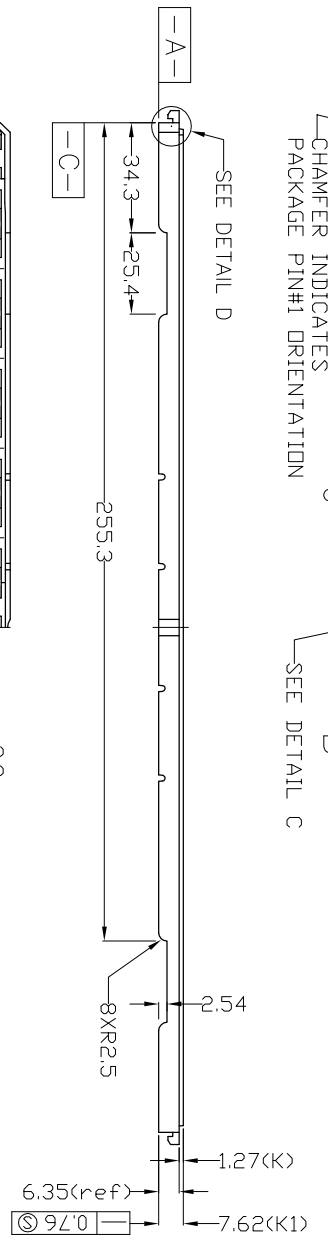

Manufacturing Site Marking
Text protrusion 0.15max

NOTE: SCALLUP IS CENTERED ON SIDE OF TRAY

TOLERANCES UNLESS OTHERWISE SPECIFIED
 DECIMAL : .X ± 0.25
 .XX ± 0.13
 .XXX ±
 ANGULAR : ± 0.5°
 ANGULAR : ±

IDT
 www.IDT.com
 6024 Silver Creek Valley Road,
 San Jose, CA 95138
 PHONE: (408) 284-8200
 FAX: (408) 284-3572

TITLE:	MB/MBG588 SHIPPING TRAY	SCALE:	N/A
STOCK NO.	N/A	DRAWING NO.	MSC-5876-A
		REV	00
DO NOT SCALE DRAWING		SHEET 1 OF 2	

SECTION A-A

SECTION B-B

SECTION E-E

SECTION H-H

SECTION J-J

TOLERANCES UNLESS OTHERWISE SPECIFIED
 DECIMAL : X ± 0.25
 .XX ± 0.13
 .XXX ±
 ANGULAR : ±

6024 Silver Creek Valley Road,
 San Jose, CA 95138
 PHONE: (408) 284-8200
 FAX: (408) 284-3572

TITLE:		SCALE	
MB/MBG588 SHIPPING TRAY		N/A	
STOCK NO.	DRAWING NO.	SIZE	REV
N/A	MSC-5876-A	N/A	00
DO NOT SCALE DRAWING		SHEET 2 OF 2	