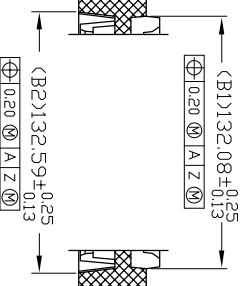

Manufacturing Site Marking
Text protrusion 0.15max

NOTE: SCALLUP IS CENTERED ON SIDE OF TRAY

TOLERANCES UNLESS OTHERWISE SPECIFIED
 DECIMAL : .X ± 0.25
 .XX ± 0.13
 .XXX ±
 ANGULAR : ± 0.5°
 ANGULAR : ±

SECTION A-A

SECTION B-B

SECTION E-E

SECTION H-H

SECTION J-J

TOLERANCES UNLESS OTHERWISE SPECIFIED
 DECIMAL : X ± 0.25
 .XX ± 0.13
 .XXX ±
 ANGULAR : ±

6024 Silver Creek Valley Road,
 San Jose, CA 95138
 PHONE: (408) 284-8200
 FAX: (408) 284-3572

TITLE:		SCALE	
MB/MBG588 SHIPPING TRAY		N/A	
STOCK NO.	DRAWING NO.	SIZE	REV
N/A	MSC-5876-A	N/A	00
DO NOT SCALE DRAWING		SHEET 2 OF 2	