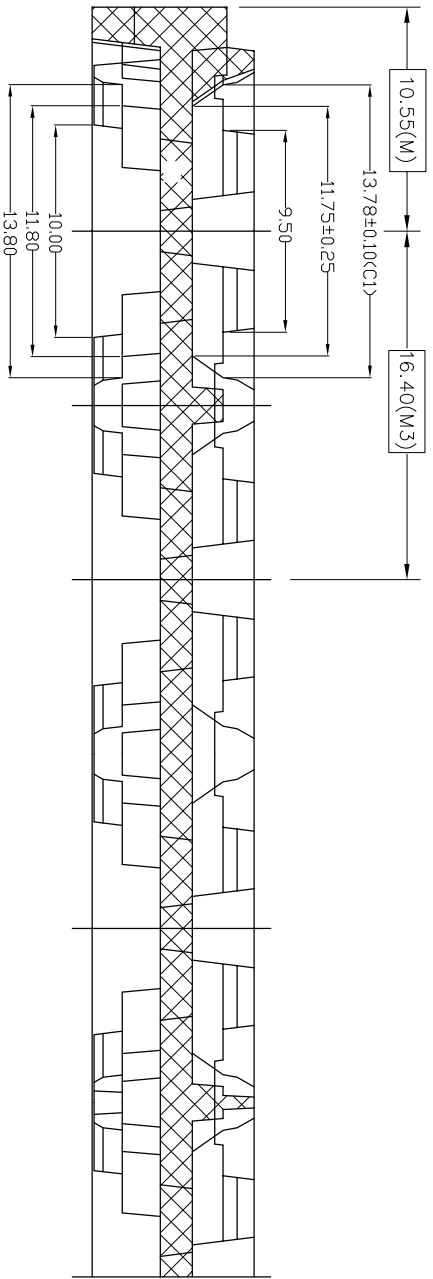

Manufacturing Site Marking
Text protrusion 0.15max

NOTE: SCALLUP IS CENTERED ON SIDE OF TRAY

TOLERANCES UNLESS OTHERWISE SPECIFIED
 DECIMAL : .X ± 0.25
 .XX ± 0.13
 .XXX ±
 ANGULAR : ± 0.5°
 ANGULAR : ±

IDT
 www.IDT.com
 6024 Silver Creek Valley Road,
 San Jose, CA 95138
 PHONE: (408) 284-8200
 FAX: (408) 284-3572

TITLE:	MB/MBG588 SHIPPING TRAY	SCALE:	N/A
STOCK NO.	N/A	DRAWING NO.	MSC-5876-A
		REV	00
DO NOT SCALE DRAWING		SHEET 1 OF 2	

SECTION A-A

SECTION B-B

SECTION E-E

SECTION H-H

SECTION J-J

TOLERANCES UNLESS OTHERWISE SPECIFIED
 DECIMAL : X ± 0.25
 .XX ± 0.13
 .XXX ±
 ANGULAR : ±

6024 Silver Creek Valley Road,
 San Jose, CA 95138
 PHONE: (408) 284-8200
 FAX: (408) 284-3572

TITLE:		SCALE	
MB/MBG588 SHIPPING TRAY		N/A	
STOCK NO.	DRAWING NO.	SIZE	REV
N/A	MSC-5876-A	N/A	00
DO NOT SCALE DRAWING		SHEET 2 OF 2	