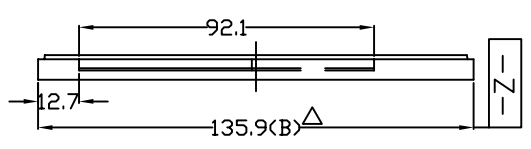

Manufacturing Site Marking
Text protrusion 0.15max

NOTE: SCALLUP IS CENTERED ON SIDE OF TRAY

TOLERANCES UNLESS OTHERWISE SPECIFIED
 DECIMAL : .X ± 0.25
 .XX ± 0.13
 .XXX ±
 ANGULAR : ± 0.5°
 ANGULAR : ±