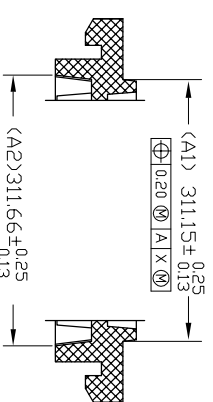

Manufacturing Site Marking
Text protrusion 0.15max

NOTE: SCALLUP IS CENTERED ON SIDE OF TRAY

TOLERANCES UNLESS OTHERWISE SPECIFIED
 DECIMAL : .X ± 0.25
 .XX ± 0.13
 .XXX ±
 ANGULAR : ± 0.5°
 ANGULAR : ±

IDT
 www.IDT.com
 6024 Silver Creek Valley Road,
 San Jose, CA 95138
 PHONE: (408) 284-8200
 FAX: (408) 284-3572

TITLE:	MB/MBG588 SHIPPING TRAY	SCALE:	N/A
STOCK NO.	N/A	DRAWING NO.	MSC-5876-A
		REV	00
DO NOT SCALE DRAWING		SHEET 1 OF 2	

SECTION A-A

SECTION B-B

SECTION E-E

SECTION H-H

SECTION J-J

TOLERANCES UNLESS OTHERWISE SPECIFIED
 DECIMAL : X ± 0.25
 .XX ± 0.13
 .XXX ±
 ANGULAR : ±

6024 Silver Creek Valley Road,
 San Jose, CA 95138
 PHONE: (408) 284-8200
 FAX: (408) 284-3572

TITLE:		SCALE	
MB/MBG588 SHIPPING TRAY		N/A	
STOCK NO.	DRAWING NO.	SIZE	REV
N/A	MSC-5876-A	N/A	00
DO NOT SCALE DRAWING		SHEET 2 OF 2	